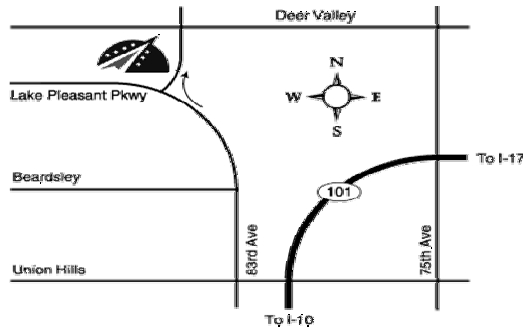

Coming from the West

- (Sun City/Sun City West/Surprise)
- Go East on Bell Road
 - Turn left onto 91st Avenue
 - Turn Right onto Lake Pleasant Parkway
 - Turn Left onto 83rd Avenue
 - The Center is one block north on the west side of 83rd Ave, south of Sunrise Mountain High School

Traveling West on Loop 101

- (From the East Valley)
- Head westbound on HWY 101
 - Take Beardsley Road exit to 83rd Ave
 - Turn Right onto 83rd Ave
 - Turn Right at first stop light (onto 83rd Ave)
 - The Center is one block north on the west side of 83rd Ave, just south of Sunrise Mountain High School

Traveling North on Loop 101 from I-10

- From I-10, take the Loop 101 North
- Travel 12 miles
- Exit onto Union Hills Drive
- Turn Left off the exit ramp, heading West on Union Hills DR
- Turn Right onto 83rd Avenue
- Turn Right at the 5th stoplight to continue on 83rd Avenue (1st stoplight after Beardsley Road)
- The Center is one block north on the west side of 83rd Ave, south of Sunrise Mountain High School