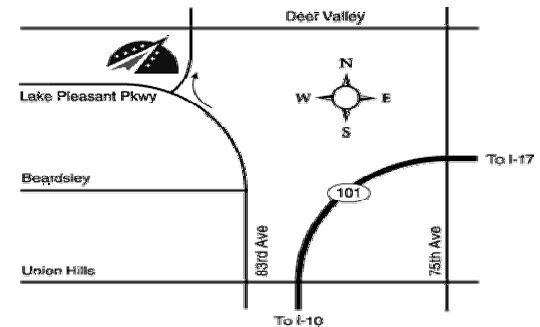

Traveling West on Loop 101

(From the East Valley)

- Exit onto 75th Avenue
- Turn Right off the exit ramp, heading North on 75th Avenue
- Turn Left onto Deer Valley road
- Turn Left onto 83rd Avenue
- The Center is the large white building on the right, adjacent to the Sunrise Mountain High School

Traveling North on Loop 101 from I-10

- From I-10, take the Loop 101 North
- Travel 12 miles
- Exit onto Union Hills Drive
- Turn Left off the exit ramp, heading West on Union Hills DR
- Turn Right onto 83rd Avenue
- Turn Right at the 5th stoplight to continue on 83rd Avenue (1st stoplight after Beardsley Road)
- The Center is the large white building on the left, adjacent to the Sunrise Mountain High School campus

Coming from the West

(Sun City/Sun City West/Surprise)

- Go East on Bell Road
- Turn left onto 91st Avenue
- Turn Right onto Lake Pleasant Parkway
- Turn Left onto 83rd Avenue
- The Center is the large white building on the left, adjacent to Sunrise Mountain High School