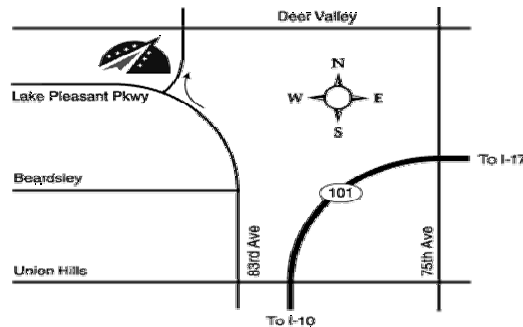

FOR: _____

DATE: _____

TIME: _____

RSVP: _____

Coming from the West

(Sun City/Sun City West/Surprise)

- Go East on Bell Road
- Turn left onto 91st Avenue
- Turn Right onto Lake Pleasant Parkway
- Turn Left onto 83rd Avenue
- The Center is the large white building on the left, adjacent to Sunrise Mountain High School

Traveling West on Loop 101

(From the East Valley)

- Exit onto 75th Avenue
- Turn Right off the exit ramp, heading North on 75th Avenue
- Turn Left onto Deer Valley road
- Turn Left onto 83rd Avenue
- The Center is the large white building on the right, adjacent to the Sunrise Mountain High School

Traveling North on Loop 101 from I-10

- From I-10, take the Loop 101 North
- Travel 12 miles
- Exit onto Union Hills Drive
- Turn Left off the exit ramp, heading West on Union Hills DR
- Turn Right onto 83rd Avenue
- Turn Right at the 5th stoplight to continue on 83rd Avenue (1st stoplight after Beardsley Road)
- The Center is the large white building on the left, adjacent to the Sunrise Mountain High School campus