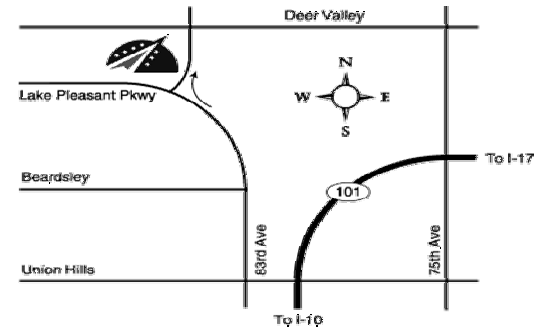

Traveling North on Loop 101 from I-10

- From I-10, take the Loop 101 North
- Travel 12 miles
- Exit onto Union Hills Drive
- Turn Left off the exit ramp, heading West on Union Hills DR
- Turn Right onto 83rd Avenue
- Turn Right at the 5th stoplight to continue on 83rd Avenue (1st stoplight after Beardsley Road)
- The Center is one block north on the west side of 83rd Ave, south of Sunrise Mountain High School

Coming from the West

- (Sun City/Sun City West/Surprise)
- Go East on Bell Road
 - Turn left onto 91st Avenue
 - Turn Right onto Lake Pleasant Parkway
 - Turn Left onto 83rd Avenue
 - The Center is one block north on the west side of 83rd Ave, south of Sunrise Mountain High School

Traveling West on Loop 101

- (From the East Valley)
- Head westbound on HWY 101
 - Take Beardsley Road exit to 83rd Ave
 - Turn Right onto 83rd Ave
 - Turn Right at first stop light (onto 83rd Ave)
 - The Center is one block north on the west side of 83rd Ave, just south of Sunrise Mountain High School